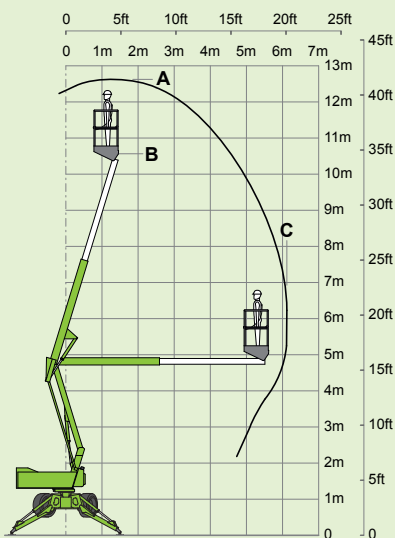

niftylift

SD34T 4x4

(A) 12.65m
42ft

(B) 10.65m
35ft

(C) 6.1m
20ft

225kg
500lbs

1.1m x 0.65m
3ft 7in x 2ft 2in

(D) 1.95m
6ft 5in

(F) 1.56m
5ft 1in

(G) 3.2m
10ft 6in

(J) 3.9m
12ft 10in

10km/h
6.2mph

3.9m
12ft 10in

45%
24°

2260kg
4980lbs

niftylift
1525 S. Buncombe Road,
Greer, SC - 29651
United States
1-800-643-8954
usasales@niftylift.com
www.niftylift.com