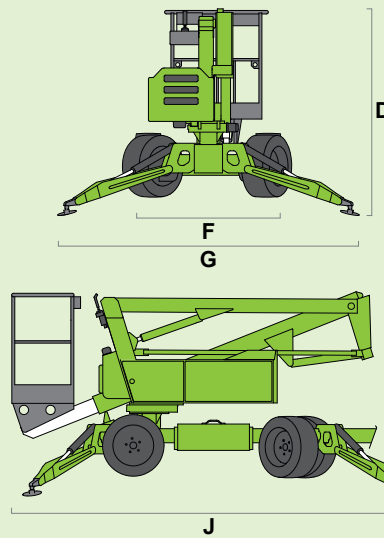

niftylift

SD34T 4x4

(A) 12.65m
42ft

(B) 10.65m
35ft

(C) 6.1m
20ft

225kg
500lbs

1.1m x 0.65m
3ft 7in x 2ft 2in

(D) 1.95m
6ft 5in

(F) 1.56m
5ft 1in

(G) 3.2m
10ft 6in

(J) 3.9m
12ft 10in

10km/h
6.2mph

3.9m
12ft 10in

45%
24°

2260kg
4980lbs

niftylift
1525 S. Buncombe Road,
Greer, SC - 29651
United States
1-800-643-8954
usasales@niftylift.com
www.niftylift.com