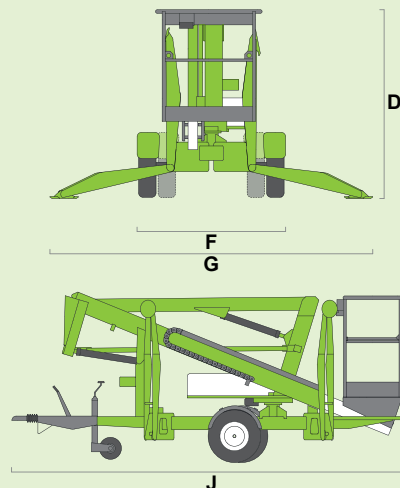

niftylift

TM34T

(A) 12.2m
40ft

(B) 10.2m
33ft 6in

(C) 6.1m
20ft

225kg
500lbs

1.1m x 0.65m
3ft 7in x 2ft 2in

(D) 1.9m
6ft 3in

(F) 1.5m
4ft 11in

(G) 3.55m
11ft 8in

(J) 4.5m
14ft 9in

Option

1400kg
3100lbs

niftylift
1525 S. Buncombe Road,
Greer, SC - 29651
United States
1-800-643-8954
usasales@niftylift.com
www.niftylift.com

SKYTECH
ÉLÉVATION