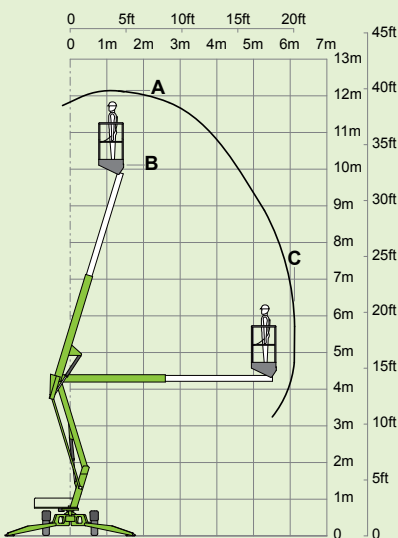

niftylift

TM34T

(A) 12.2m
40ft

(B) 10.2m
33ft 6in

(C) 6.1m
20ft

225kg
500lbs

1.1m x 0.65m
3ft 7in x 2ft 2in

(D) 1.9m
6ft 3in

(F) 1.5m
4ft 11in

(G) 3.55m
11ft 8in

(J) 4.5m
14ft 9in

Option

1400kg
3100lbs

niftylift
1525 S. Buncombe Road,
Greer, SC - 29651
United States
1-800-643-8954
usasales@niftylift.com
www.niftylift.com

SKYTECH
ÉLÉVATION